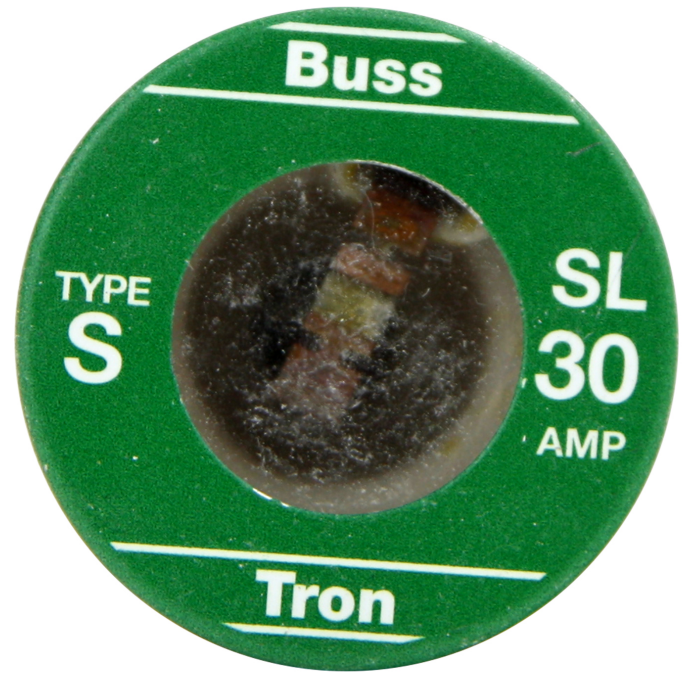

Sunlite 37210-SU SL25/25A 25-Amp Green Fuse 4-Pack

DESCRIPTION:

Highlighting a dedication to quality and integrity, the Sunlite product line includes compact fluorescent, linear fluorescent, incandescent, HID, metal halide, halogen, decorative, miniature, specialty, stage-studio lamps, and LED lamps. The Sunlite line also includes a full array of indoor and outdoor household fixtures, commercial fixtures, and electrical products including extension cords, socket adapters, wall plates, receptacles and switches, dimmers and timers, surge protectors, and much more. Sunlite 37210-SU SL25/25A, 25 Amp Green Fuse 4 Pack Bulk

FEATURES:

- Amp 25
- Fuse threads into SA adaptors
- Base Plug Fuse
- UL Listed
- SL25/25A

SPECIFICATIONS:

Electrical Characteristics

Amps | 25

Light Characteristics

Coating | Green

Additional Features

Safety Rating Mark | UL Listed

Product Dimensions

Package Dimension (in) | (W) 1.25 (H) 2.38 (D) 2.75

Package Weight (lb) | 0.85

Product Data

Pack Size | 4

Item UPC | 051712101530

Package Type | Box